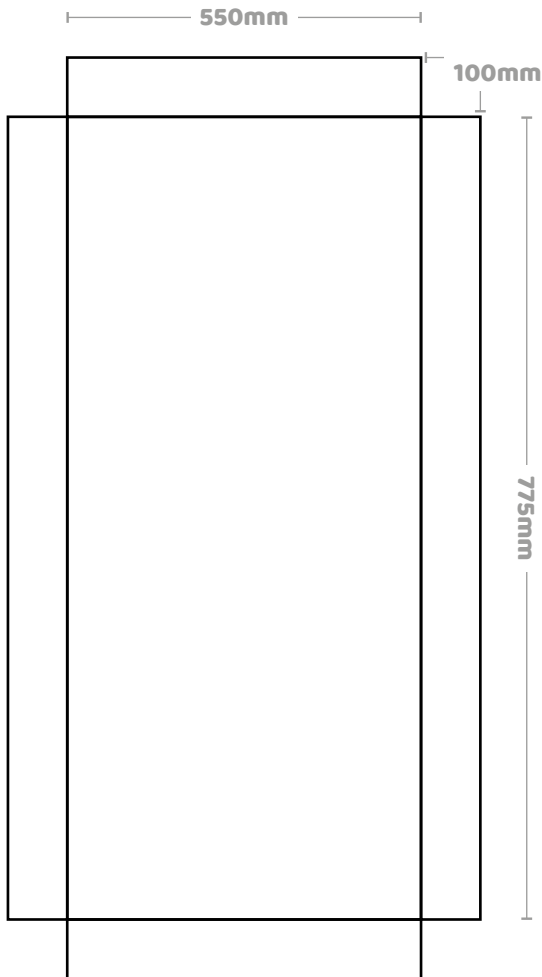

SCOTLAND'S BABY BOX DESIGN COMPETITION

LID

Top panel:
550mm deep x 775mm wide

Side panels x2 short edge:
100mm deep x 550mm wide

Side panels x2 Long edge:
100mm deep x 775mm wide

Base

Bottom panel:
Does not print

Side panels x2 short edge:
320mm deep x 500mm wide

Side panels x2 Long edge:
320mm deep x 740mm wide

Notes

Please keep all live matter 5mm from each edge

Please use single colour line drawing only

Do not use photography