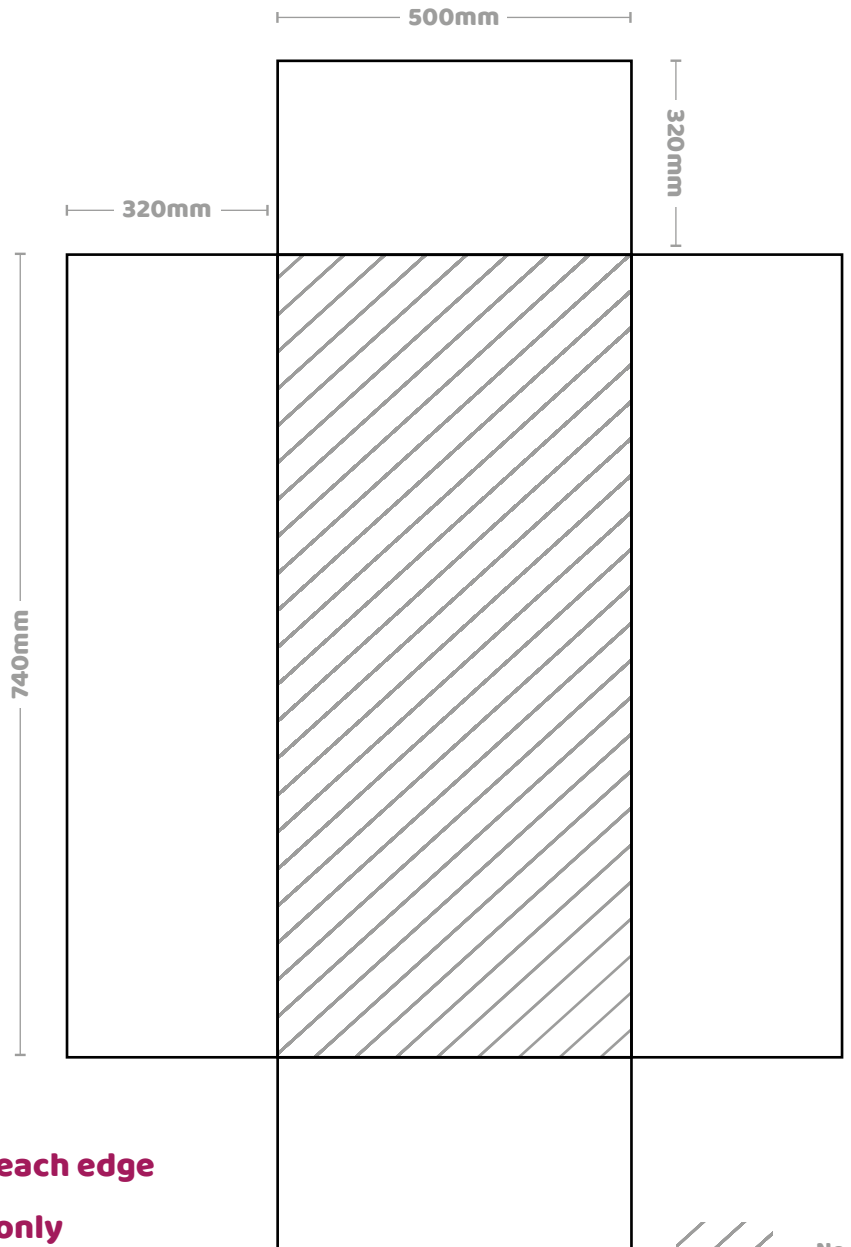

SCOTLAND'S BABY BOX DESIGN COMPETITION

LID

Top panel:
550mm deep x 775mm wide

Side panels x2 short edge:
100mm deep x 550mm wide

Side panels x2 Long edge:
100mm deep x 775mm wide

Base

Bottom panel:
Does not print

Side panels x2 short edge:
320mm deep x 500mm wide

Side panels x2 Long edge:
320mm deep x 740mm wide

Notes

Please keep all live matter 5mm from each edge

Please use single colour line drawing only

Do not use photography